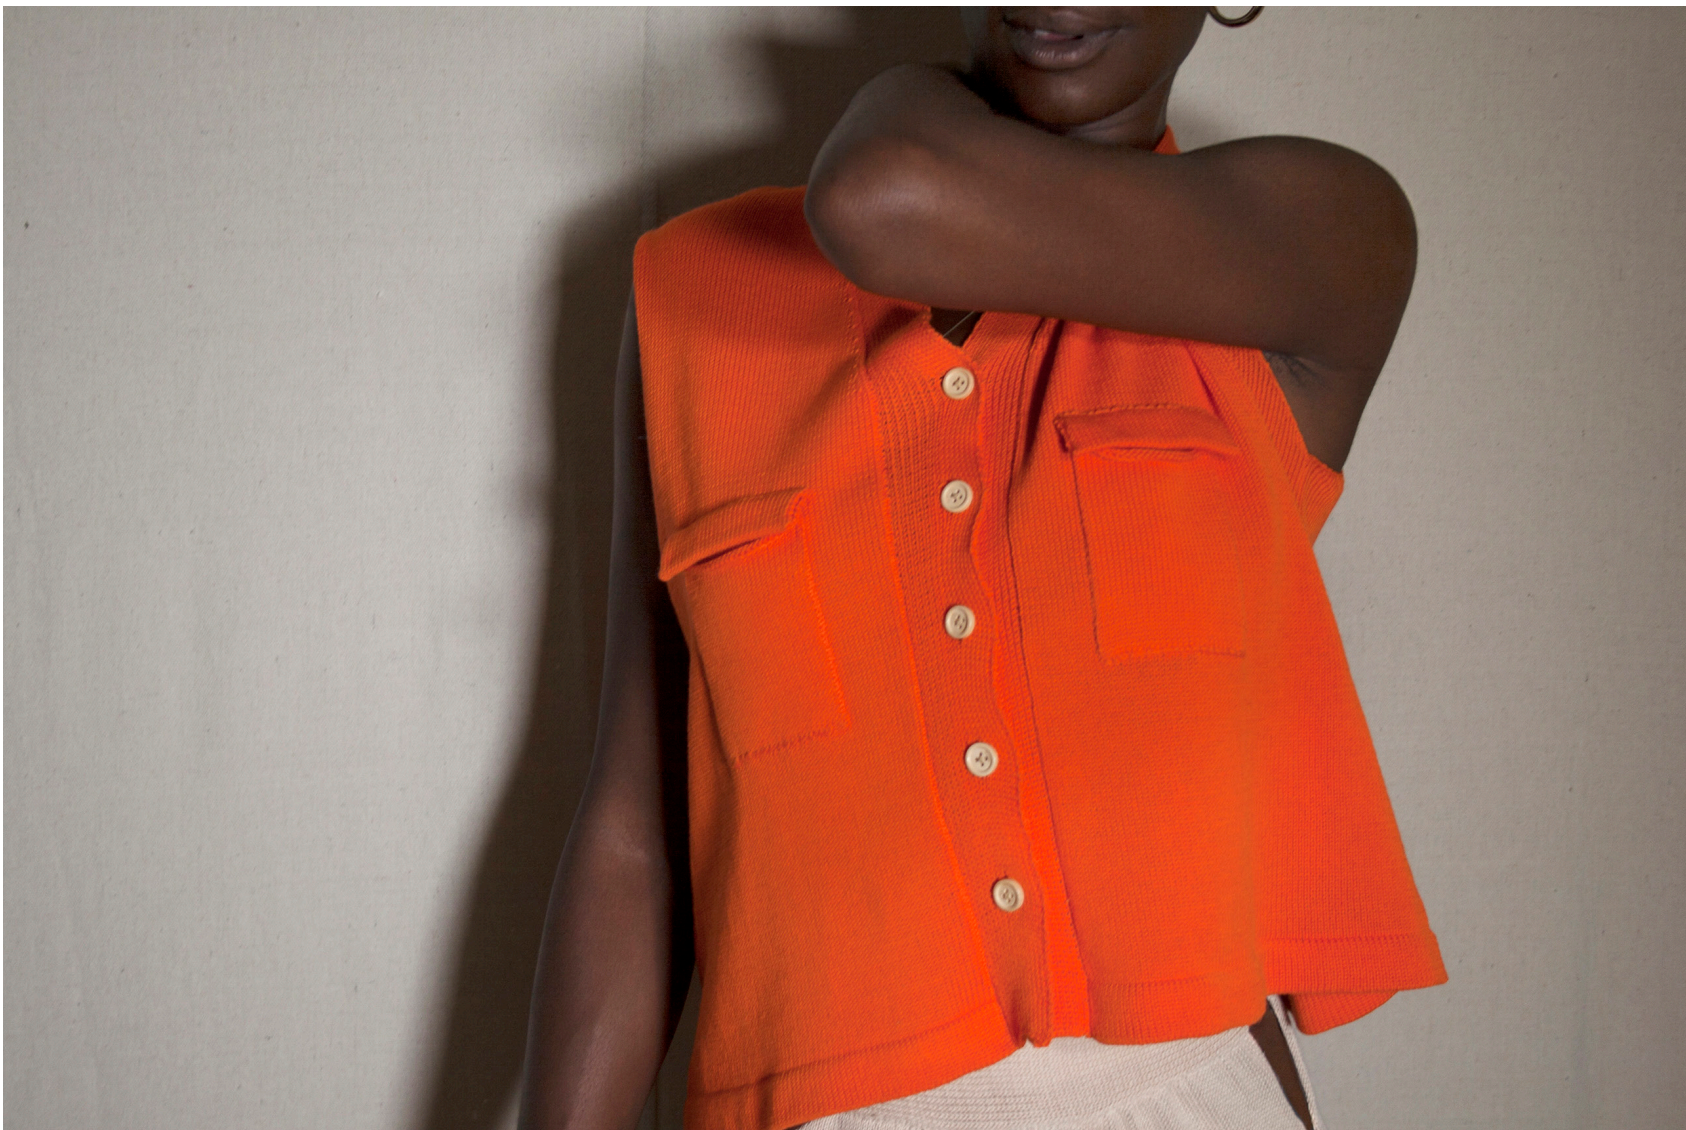

sleeveless button up blouse

100% PIMA COTTON

shown in flame