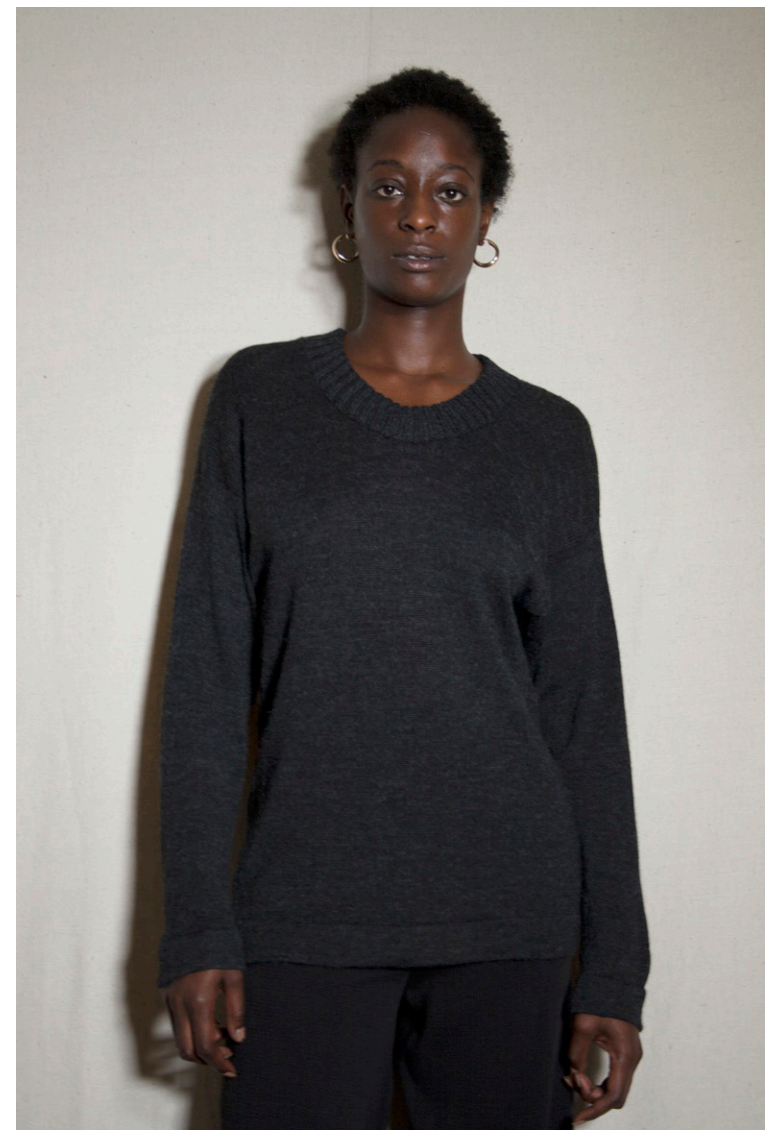

shown in soft black
shown in soft black